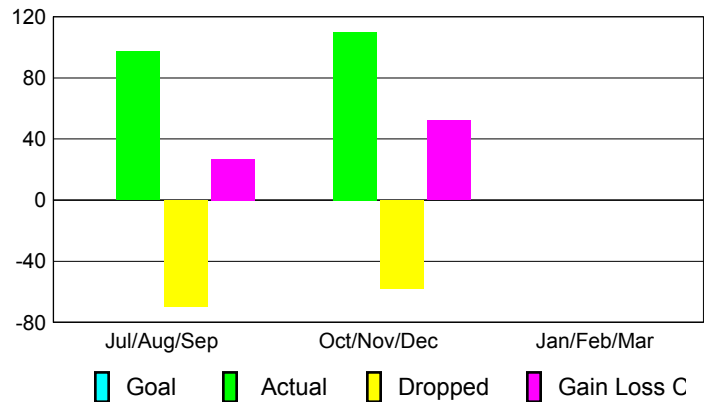

Membership Results 2012-2013

Goal, New, Dropped, Gain/Loss

Comparison of Membership Gain/Loss

Current Year Compared to the Previous Year