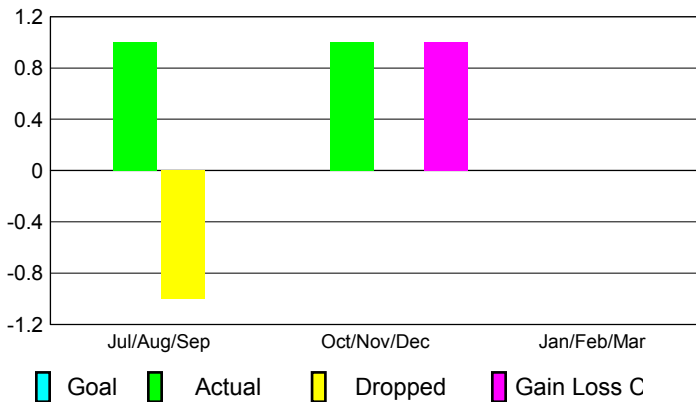

2012-2013 GMT Reports for District (or Undistricted) **District 4 L6**

GMT: **DANA M BIGGS**

Location: **CALIFORNIA**

GMT CA: **1**

CLUBS

Club Results
2012-2013

Clubs
2011-2012

Month	New Club Goal	Actual New Clubs	Actual Dropped Clubs	Gain/Loss of Clubs	Gain/Loss of Clubs
Jul/Aug/Sep	0	1	-1	0	0
Oct/Nov/Dec	0	1	0	1	-1
Jan/Feb/Mar	0				0
Totals	0	2	-1	1	-1

Club Results 2012-2013

Goal, New, Dropped, Gain/Loss

Comparison of Club Gain/Loss

Current Year Compared to the Previous Year

YTD Status Quo Clubs 2012-2013

Status Quo Clubs Compared to Status Quo Members

MEMBERSHIP