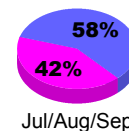

Membership Results
2012-2013

Membership
2011-2012

Month	Net Memb Goal	Actual New Memb	Actual Dropped Memb	Gain/Loss of Memb	Gain/Loss of Memb
Jul/Aug/Sep	0	97	-70	27	-8
Oct/Nov/Dec	0	110	-58	52	-6
Jan/Feb/Mar	0				-39
Totals	0	207	-128	79	-53

Membership Results 2012-2013

Goal, New, Dropped, Gain/Loss

Comparison of Membership Gain/Loss

Current Year Compared to the Previous Year

Gender Comparison 2012-2013

Jan/Feb/Mar

Male

Female